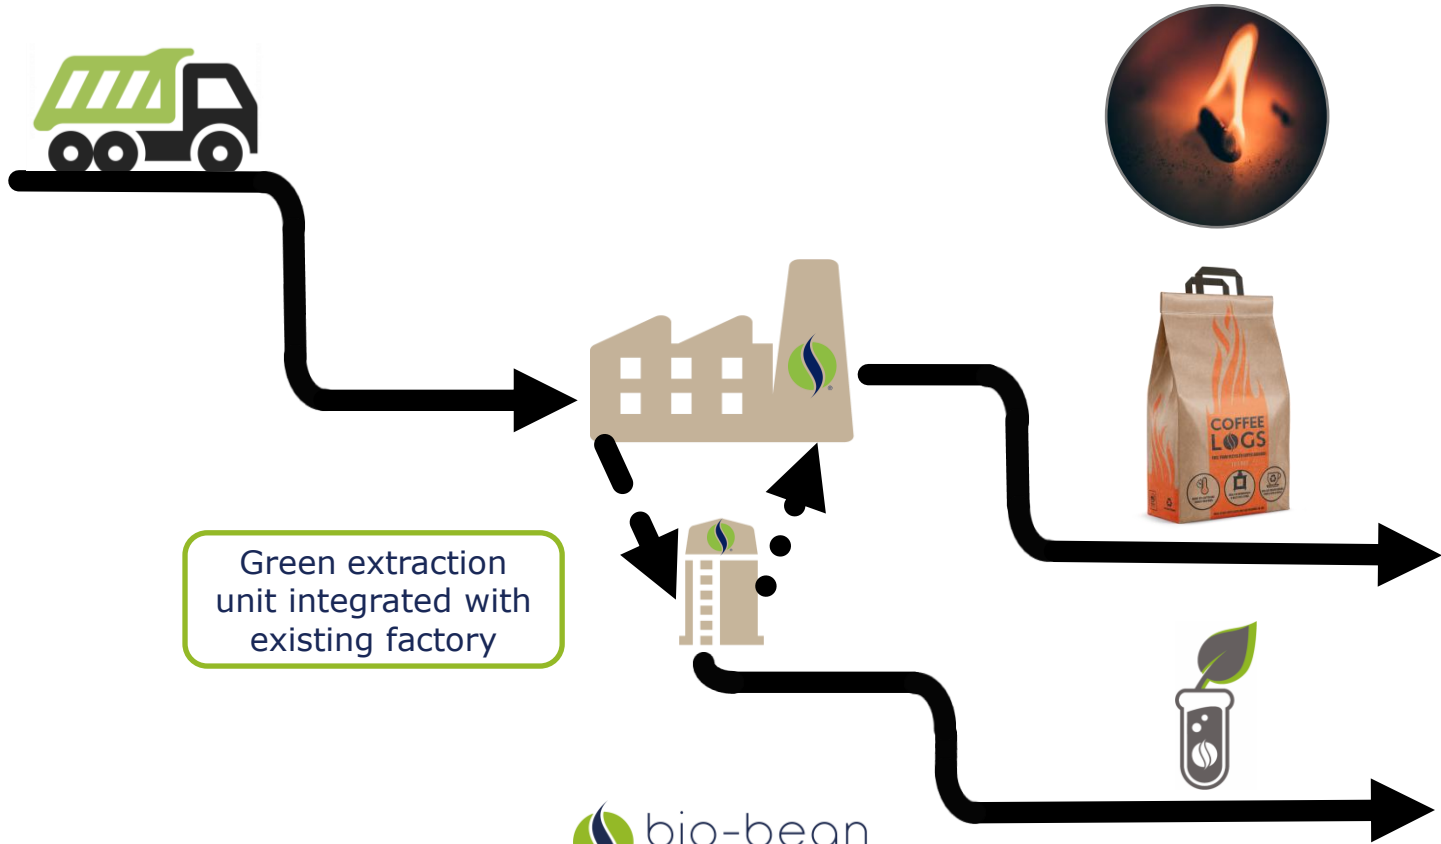

Putting your coffee waste to work

Rushlight Show
30th January 2019

www.bio-bean.com | info@bio-bean.com | [#poweredbycoffee](https://twitter.com/powerbycoffee)

bio-bean: What We Do

- Offer a coffee waste recycling service to producers of spent coffee grounds (**SCG**) – promoting a **circular economy** focus
- We produce **valuable & sustainable products**; reducing environmental impact and reliance on natural/scarce resources – **LCA evidence**

Morrisons Since 1899

ocado

Biffa

CANARY WHARF GROUP PLC

Paper Round

Future Integrated Production

Green extraction unit integrated with existing factory

Abel & Cole