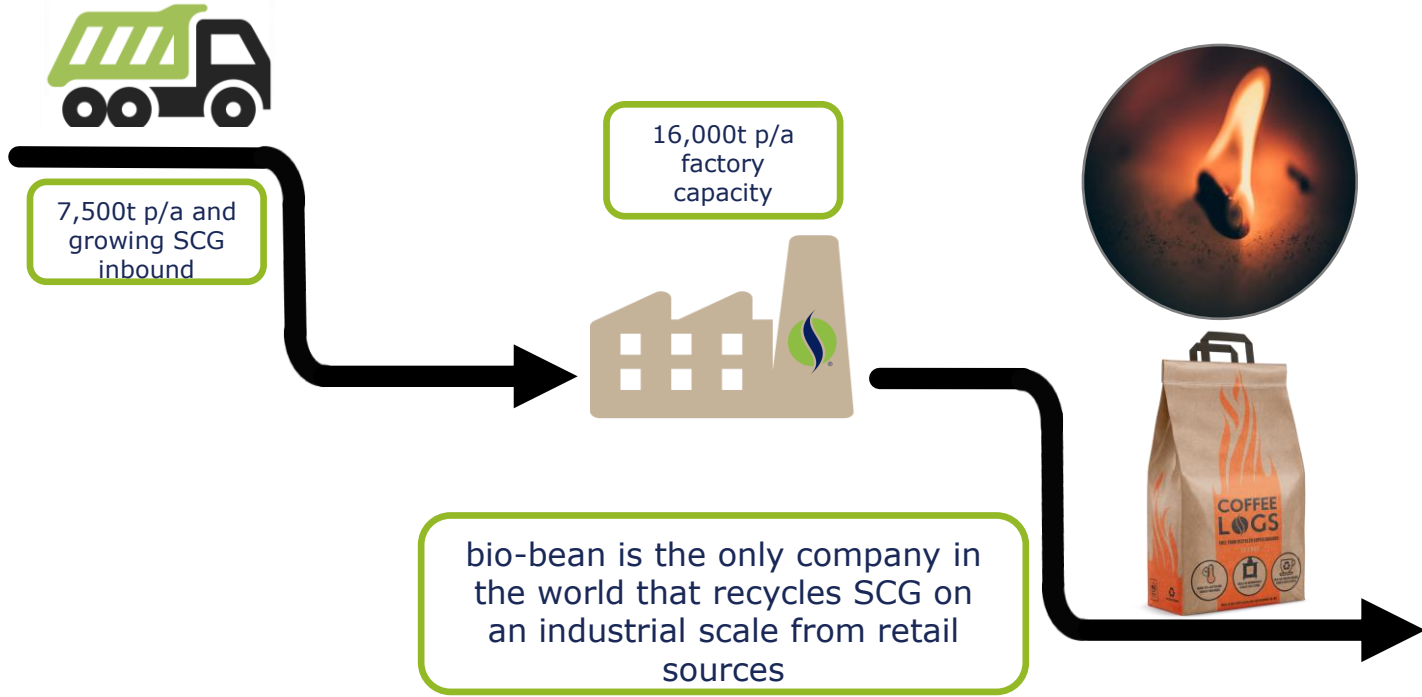

Biffa

CANARY WHARF GROUP PLC

Paper Round

bio-bean Today: Solid Biofuels

Abel & Cole

B&Q

Dobbies GARDEN CENTRES

HOME BASE

Morrisons Since 1899

ocado